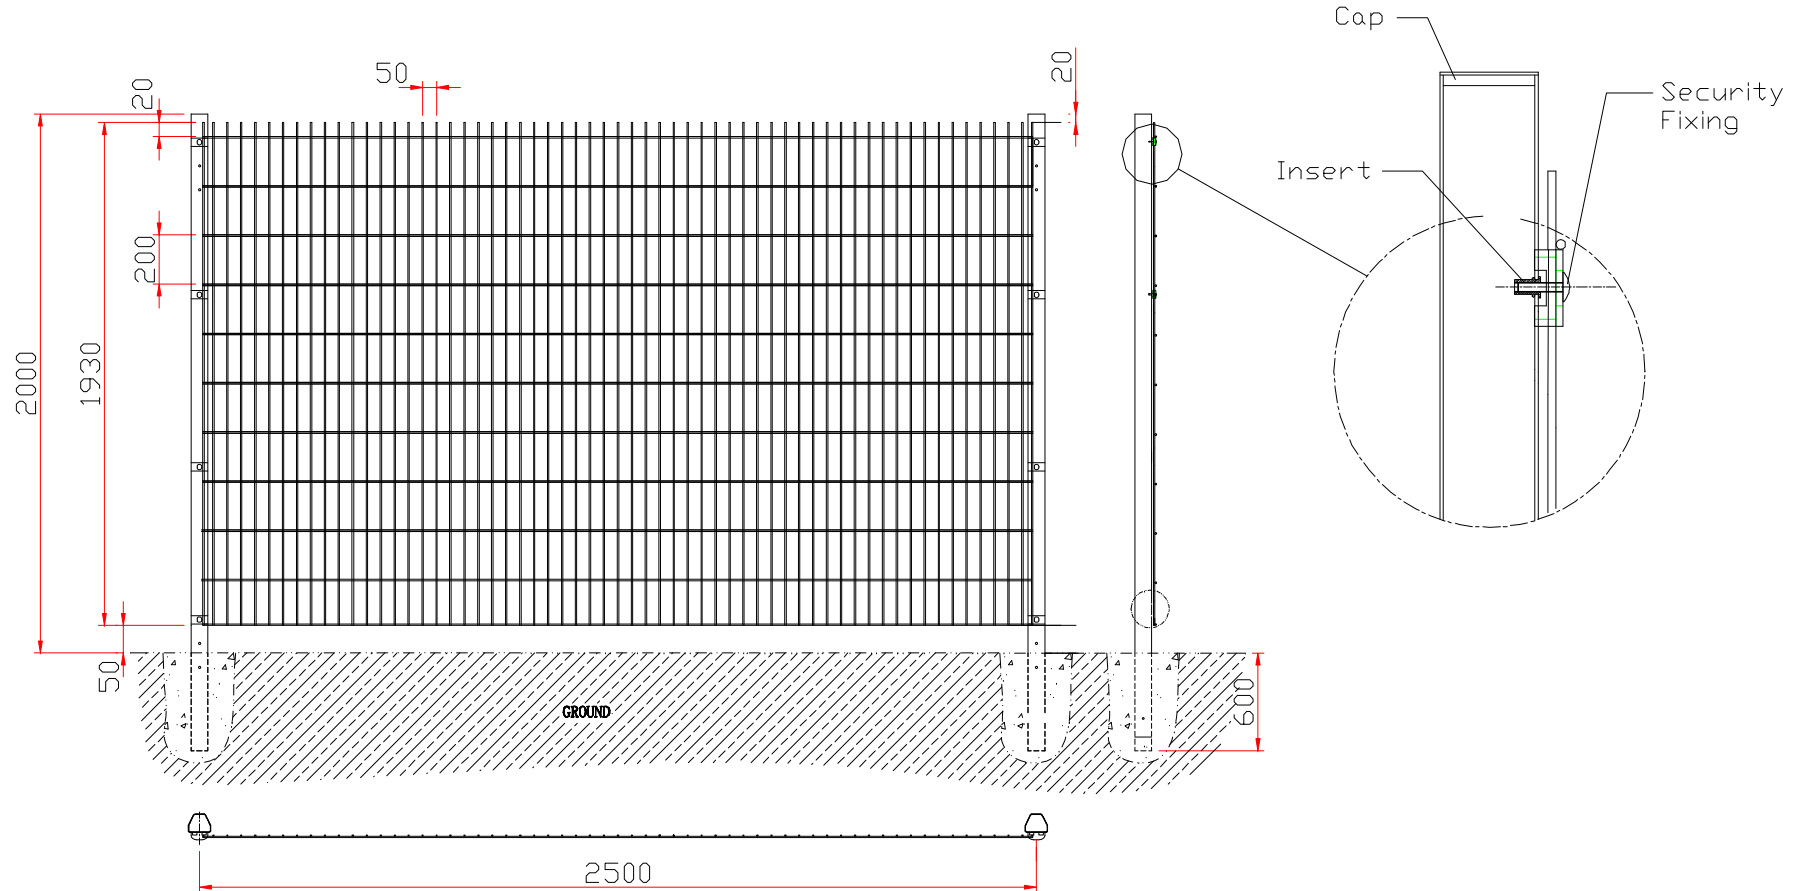

2.0m High Twin Wire Panel

PR-TW-2.0

Procter Fencing Systems.
Isabella Road,
Garforth
Leeds LS25 2DY
Tel. 02920 855756 Fax. 0113 287 6284
enquiries@procterfencing.co.uk
www.fencing-systems.co.uk

Procter Fencing Systems.
11. Pantglas Ind Est,
Bedwas
Caerphilly. CF83 8XD
Tel. 02920 855756 Fax. 02920 888 544
enquiries@procterfencing.co.uk
www.fencing-systems.co.uk

PR-TW-2.0