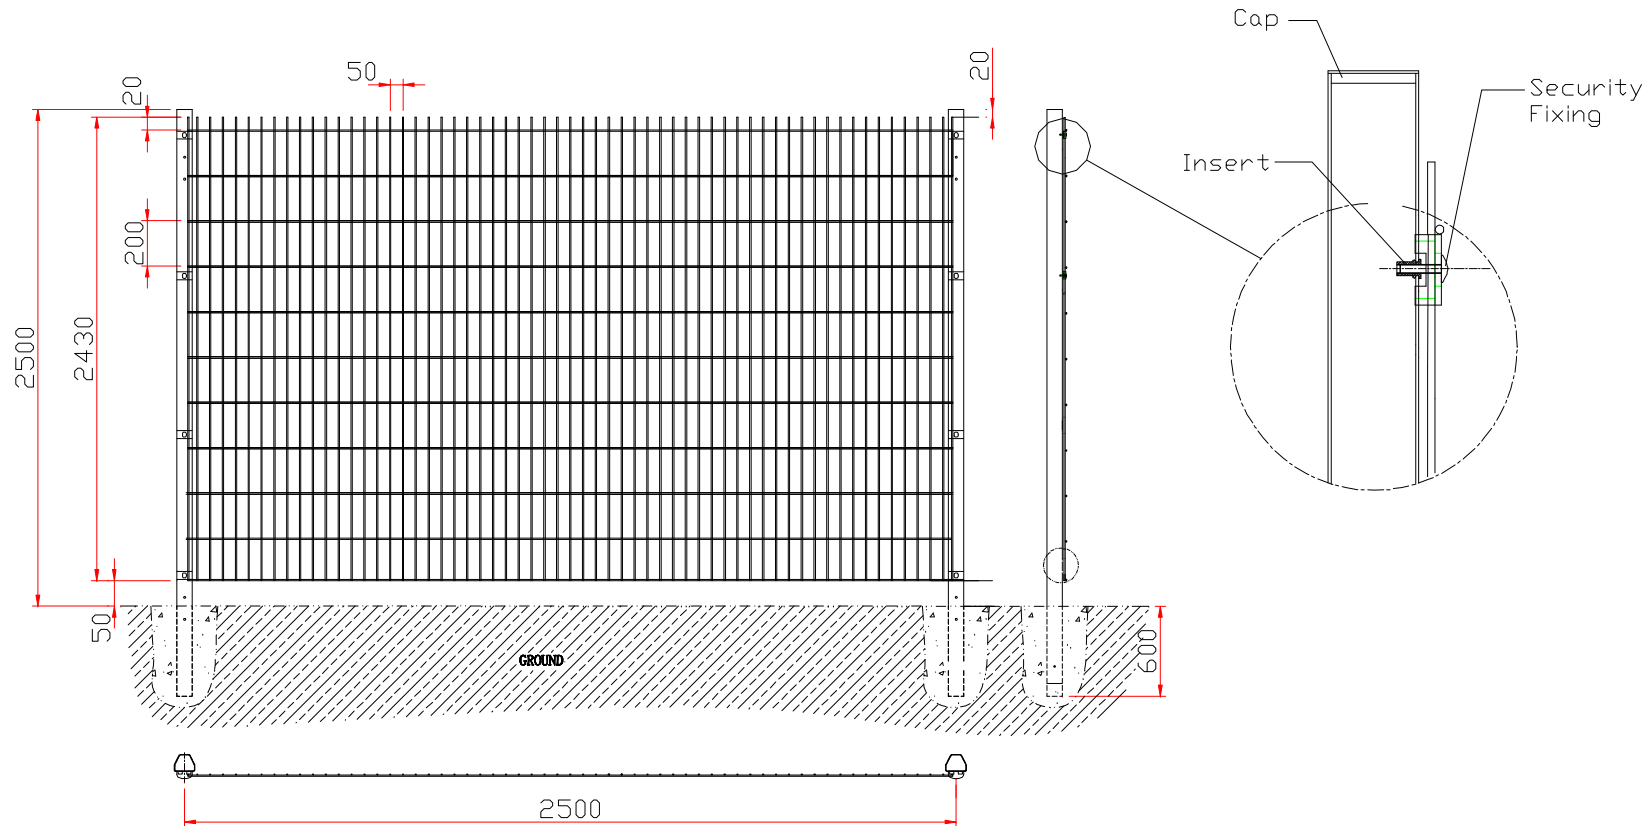

2.4m High Twin Wire Panel

PR-TW-2.4

Procter Fencing Systems.
Isabella Road,
Garforth
Leeds LS25 2DY
Tel. 02920 855756 Fax. 0113 287 6284
enquiries@procterfencing.co.uk
www.fencing-systems.co.uk

Procter Fencing Systems.
11. Pantglas Ind Est,
Bedwas
Caerphilly. CF83 8XD
Tel. 02920 855756 Fax. 02920 888 544
enquiries@procterfencing.co.uk
www.fencing-systems.co.uk

PR-TW-2.4