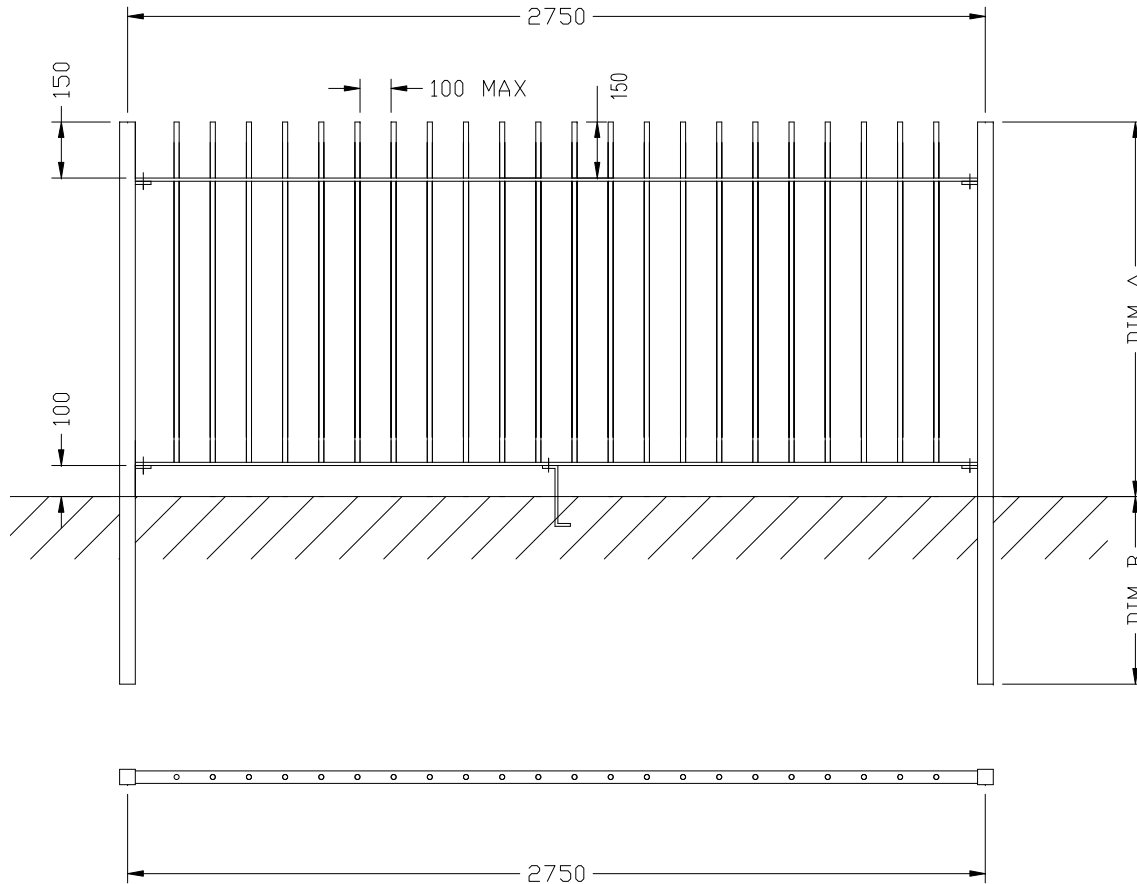

Blunt Top Railing

PR-BLT

DIM A	DIM B	POSTS	RAILS	BARs
900	600	50x50	40x5	12mm
1200	600	50x50	40x8	16mm
1500	600	50x50	40x8	16mm
1800	750	60x60	40x10	16mm
2400	750	60x60	40x10	20mm

Procter Fencing Systems.
Isabella Road,
Garforth
Leeds LS25 2DY
Tel. 02920 855756 Fax. 0113 287 6284
enquiries@procterfencing.co.uk
www.fencing-systems.co.uk