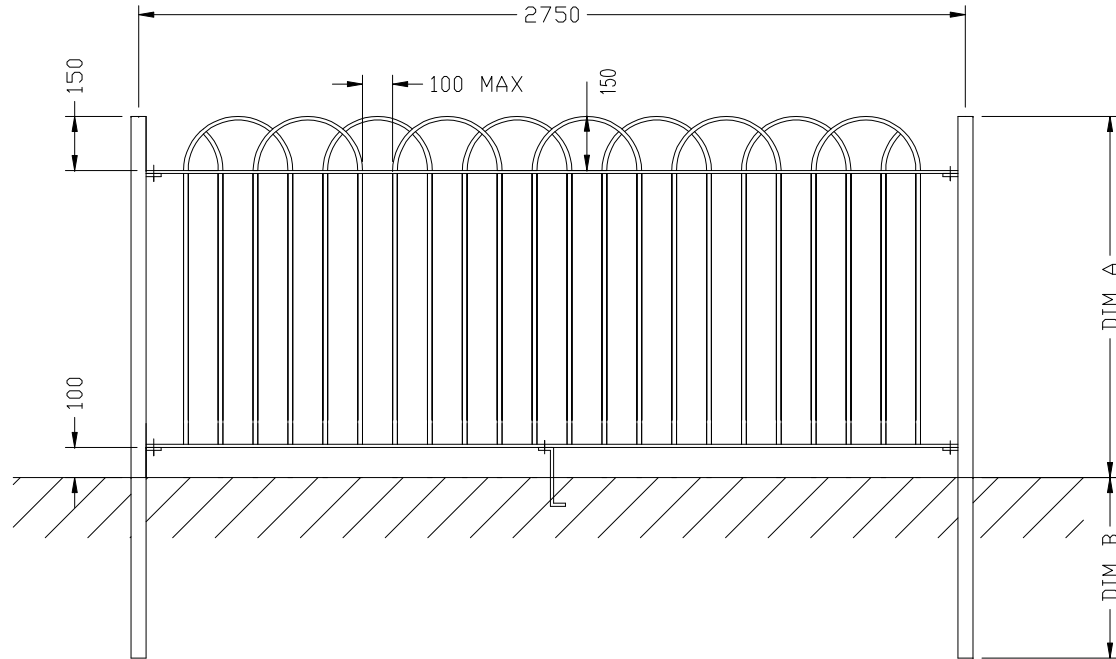

## Bow Top Railing (Inter-Laced)

PR-BT(I)

DIM A	DIM B	POSTS	RAILS	BARs
900	600	50x50	40x5	12mm
1200	600	50x50	40x8	16mm
1500	600	50x50	40x8	16mm
1800	750	60x60	40x10	16mm
2400	750	60x60	40x10	20mm

Procter Fencing Systems.  
Isabella Road,  
Garforth  
Leeds LS25 2DY  
Tel. 02920 855756 Fax. 0113 287 6284  
enquiries@procterfencing.co.uk  
www.fencing-systems.co.uk