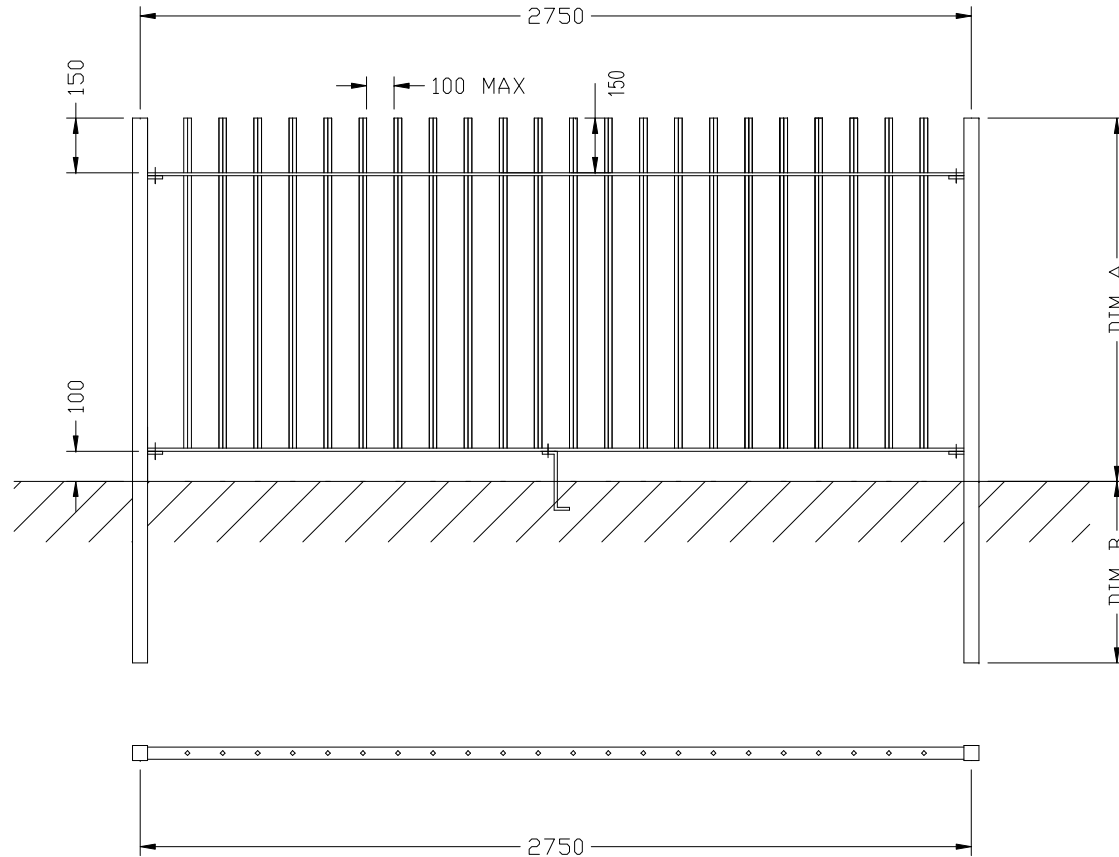

## Diamex Railing

PR-DIA

DIM A	DIM B	POSTS	BARs	RAILS
900	600	102x44	25mm	50x10
1200	600	102x44	25mm	50x10
1500	600	102x44	25mm	50x10
1800	750	102x44	25mm	50x10
2400	750	102x44	25mm	50x10

Procter Fencing Systems.  
Isabella Road,  
Garforth  
Leeds LS25 2DY  
Tel. 02920 855756 Fax. 0113 287 6284  
enquiries@procterfencing.co.uk  
www.fencing-systems.co.uk