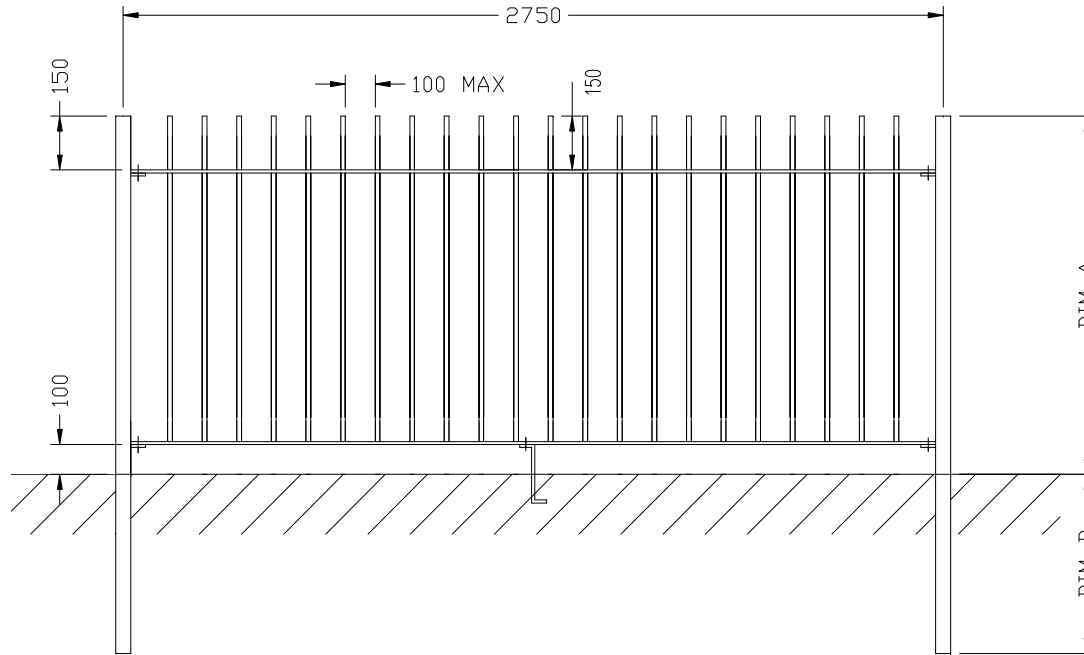

Roundex Railing

PR-RDX

DIM A	DIM B	POSTS	BARS	RAILS
1800	750	50x50	16mm	50x10
2000	750	50x50	16mm	50x10
2400	750	50x50	16mm	50x10

Procter Fencing Systems.
Isabella Road,
Garforth
Leeds LS25 2DY
Tel. 02920 855756 Fax. 0113 287 6284
enquiries@procterfencing.co.uk
www.fencing-systems.co.uk